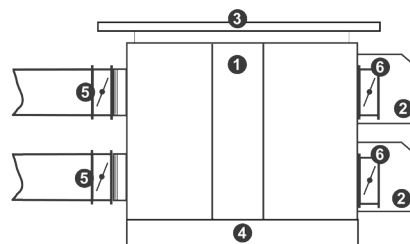

Воздушные заслонки на установках с круглыми креплениями воздуховодов, монтируется со стороны забираемого и подаваемого воздуха в помещение. Такие заслонки должны быть дополнительно защищены от погодных условий.

Воздушные заслонки на установках с прямоугольными креплениями воздуховодов, монтируется со стороны забираемого и выбрасываемого воздуха на улицу.