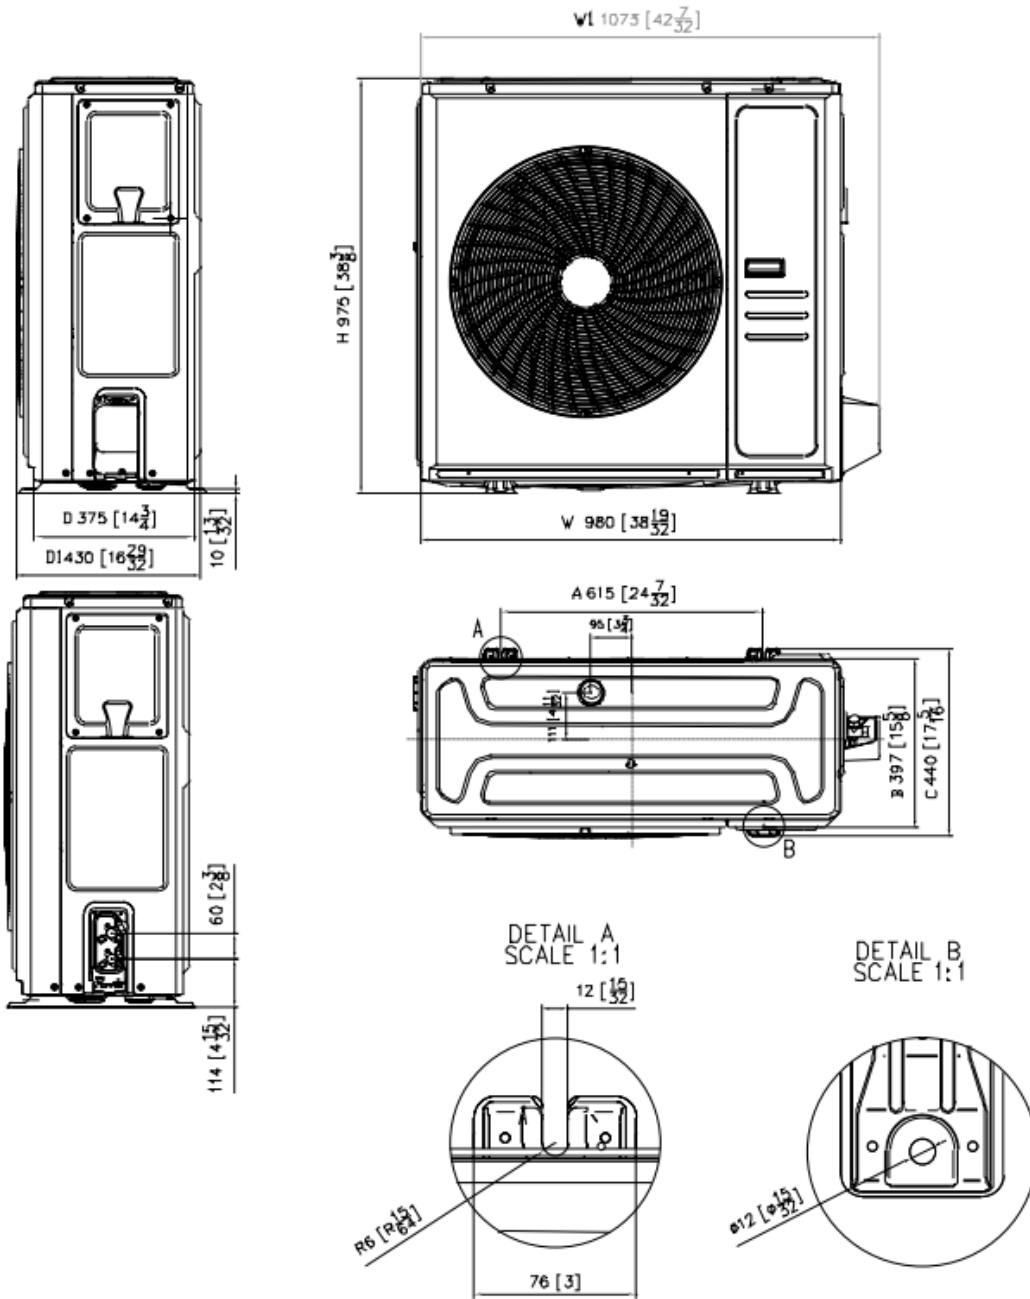

Model (kW)	Unit	A	B	C	D
AFI-140HRDC3A	mm	1650	675	235	1565
AFI-180HRDC3A	inch	64.96	26.57	9.25	61.61

Model:

AFI-140_180HRDC3A

Outline Dimensions Drawing

2025-10-01

Model:

AOI-140_180HRDC3C

Outline Dimensions Drawing