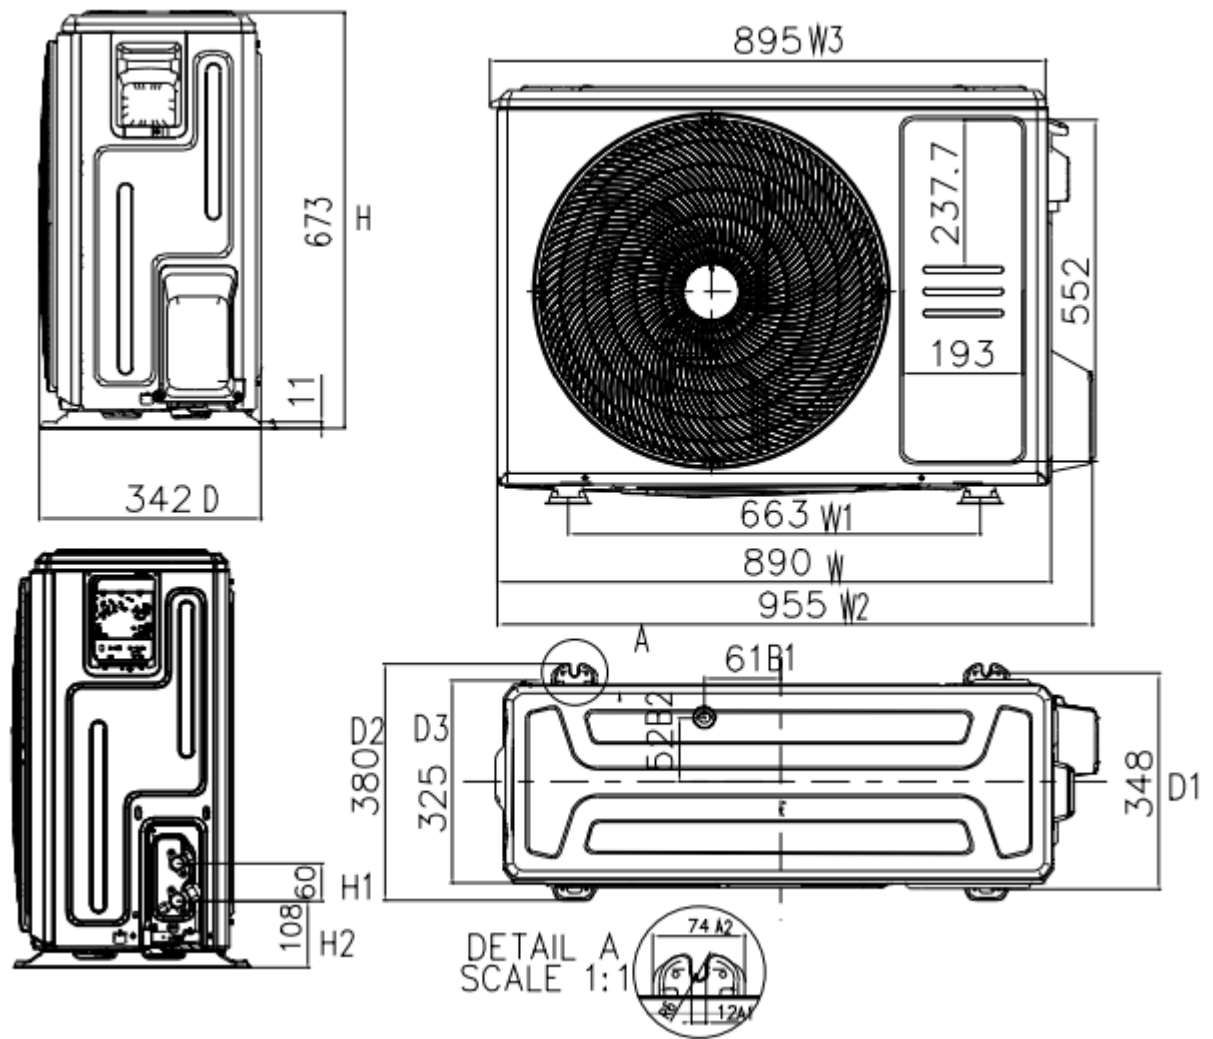

Model	Unit	A	B	C	D
ACI-71HRDC1A	mm	165	80	204	50
	inch	6.50	3.15	8.03	1.97

Model:	
ACI-71HRDC1A	
Outline Dimensions Drawing	2025-09-25
	1

Model:		
AOU-71HRDC1C		
Outline Dimensions Drawing	2025-09-25	2