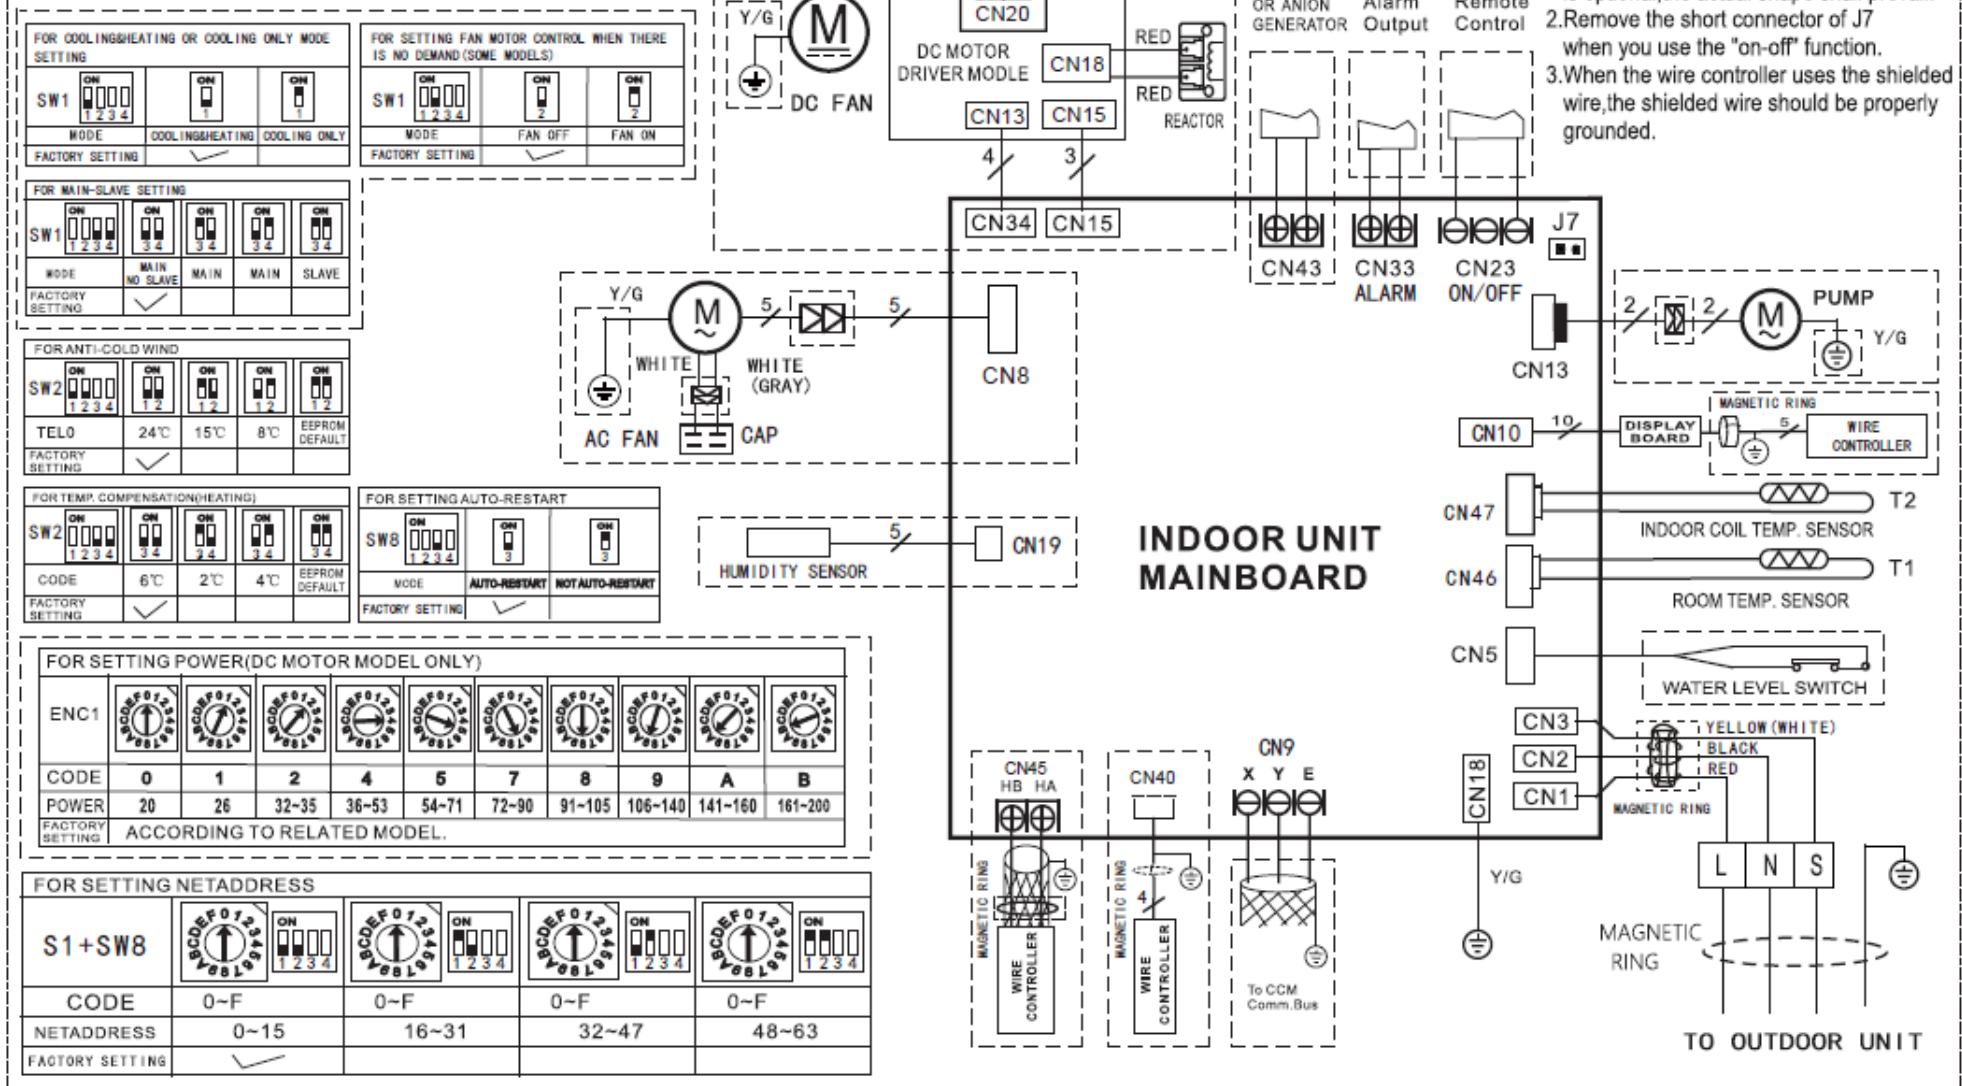

16023000014052 WIRING DIAGRAM

Model:
 ATI-105HRDC3C
 Wiring diagram

Notes:

This symbol indicates the element is optional, the actual shape shall be prevail.

Model:	
	AOU-105HRDC3A
	Wiring diagram