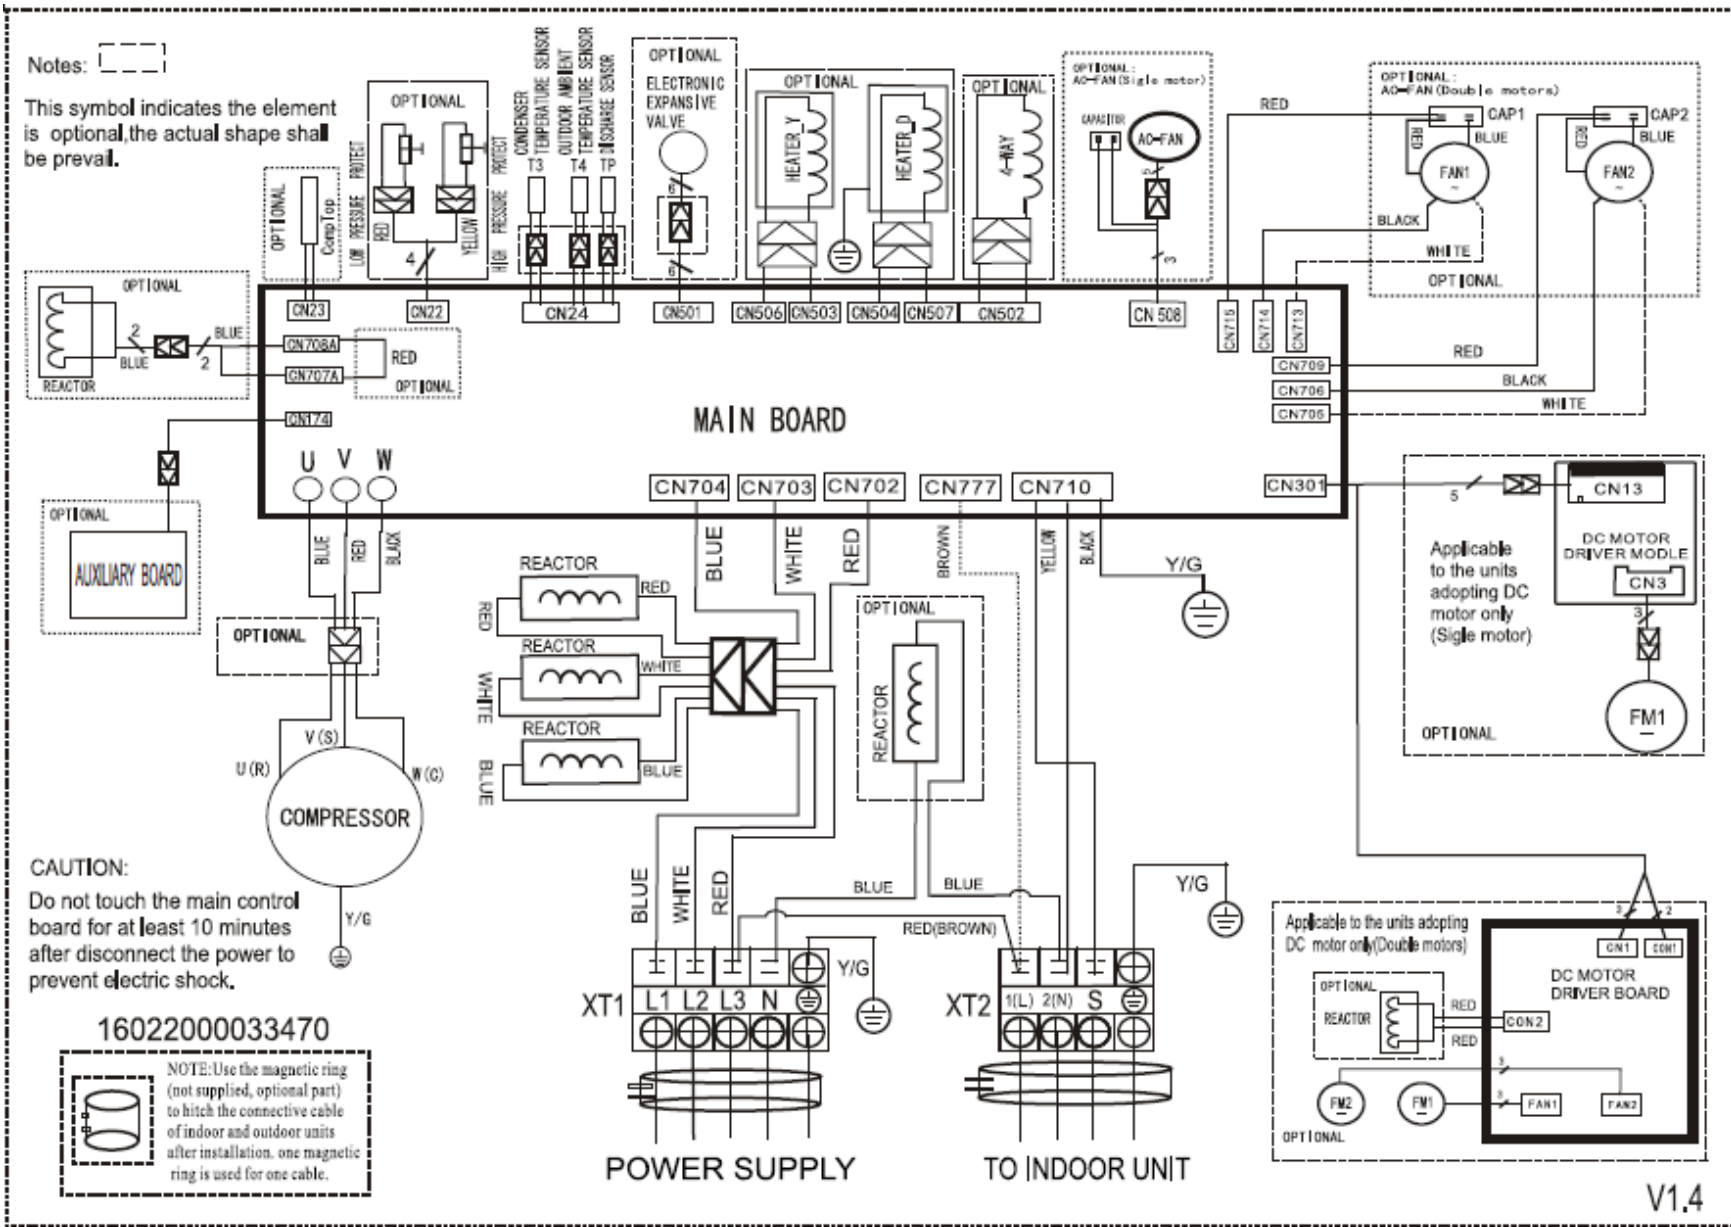

16023000014052 WIRING DIAGRAM

Model:
 ATI-105HRDC3C
 Wiring diagram

Notes:

This symbol indicates the element is optional, the actual shape shall be prevail.

Model:	
	AOU-105HRDC3A
	Wiring diagram